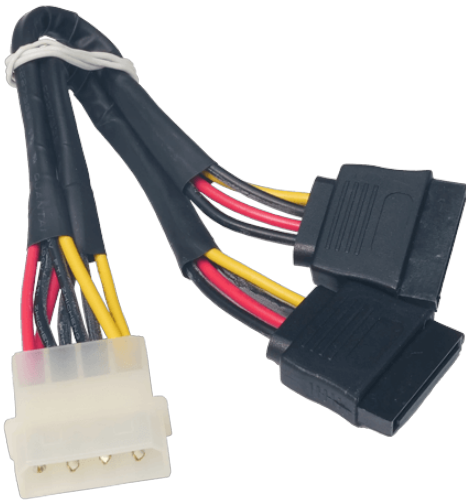

32102-000100-200-RS

SATA Power cable

Features

- » WIRE CABLE
- » POWER CABLE
- » SERIAL ATA POWER CABLE
- » 150MM, 18AWG
- » (A)MOLEX 8981-4M P=5.08
- » (B)SATA 15P 180° X2
- » ONE PCS PKG W/ LABEL
- » RoHS

Specifications

Description	
Description	WIRE CABLE;POWER CABLE;SERIAL ATA POWER CABLE;3;150MM;18AWG;(A)MOLEX 8981-4M P=5.08;(B)SATA 15P 180° X2;ONE PCS PKG W/ LABEL;RoHS
Dimensions	
Dimensions	Length: 150mm
Key Features	
Key Features	SATA Power cable

Ordering Information

32102-000100-200-RS	WIRE CABLE;POWER CABLE;SERIAL ATA POWER CABLE;3;150MM;18AWG;(A)MOLEX 8981-4M P=5.08;(B)SATA 15P 180° X2;ONE PCS PKG W/ LABEL;RoHS
---------------------	---