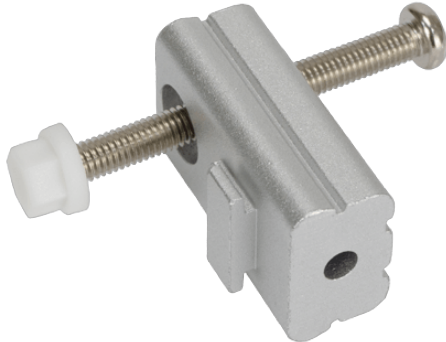

週邊設備 > 安裝套件與支架

PK-S24A

A set of Panel Mounting Kit is composed of a clamp and screw

x12

Features

Maritime Panel Mounting Kit

Specifications

| | |
|--------------|---------------------------|
| Dimensions | |
| Dimensions | 222 x 432 x 252 mm |
| Material | |
| Material | Aluminum |
| Weight | |
| Weight | 3.12 Kg |
| Key Features | |
| Key Features | 12 mounting kits for S24A |

Ordering Information

| | |
|-------------|---|
| PK-S24A-R10 | S24A panel mount kit, silver color, R10 |
|-------------|---|