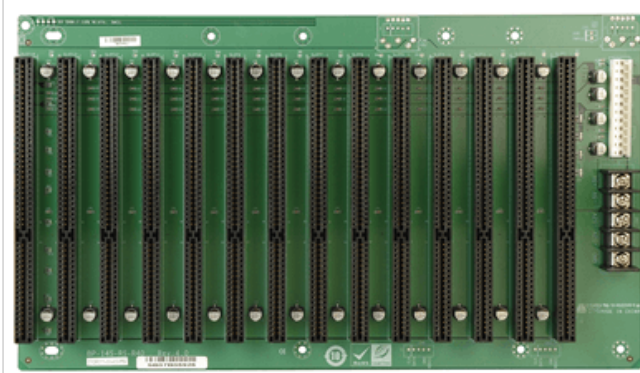

BP-14S-RS

14-slot backplane with fourteen ISA slots

Features

Specifications

Total Slot	Total Slot
Expansion Slots	ISA Slot
PSU Type	PSU Type
Chassis	Chassis

Ordering Information

BP-14S-RS-R40	14-Slot ISA PASSIVE Backplane 10pcs/box,RoHS
RACK-305GB-R22	4U 14-Slot Rackmount Chassis,Black,AT Power Switch,W/O PSU,RoHS
RACK-305GW-R22	4U 14-Slot Rackmount Chassis,White,AT Power Switch,W/O PSU,RoHS
RACK-360GB-R22	4U 14-Slot Rackmount Chassis,FP With USB,Black,AT Power Switch,W/O PSU,RoHS
RACK-360GW-R22	4U 14-Slot Rackmount Chassis,FP With USB,White,AT Power Switch,W/O PSU,RoHS
RACK-3000GB-R21	4U 14-Slot Rackmount Chassis,Black,ATX Power Switch,W/O PSU,RoHS
RACK-3000GW-R21	4U 14-Slot Rackmount Chassis,White,ATX Power Switch,W/O PSU,RoHS