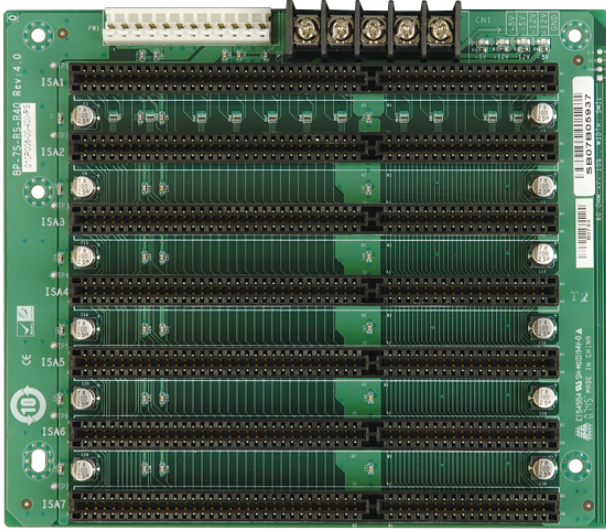

# BP-7S

7-slot backplane with seven ISA slots

## Features

- » 7 x ISA Slot
- » Support AT mode

## Specifications

I/O Interface	
Expansion	7 x ISA Slot
Power	
Power Supply	Support AT mode

## Ordering Information

PAC-700GB-R11	7-Slot Half size chassis,Black,W/O PSU,RoHS
PAC-1700GB-R20	7-Slot Full size Chassis,Black,W/O PSU,RoHS
BP-7S-RS-R40	7-Slot ISA PASSIVE Backplane 10pcs/box,RoHS