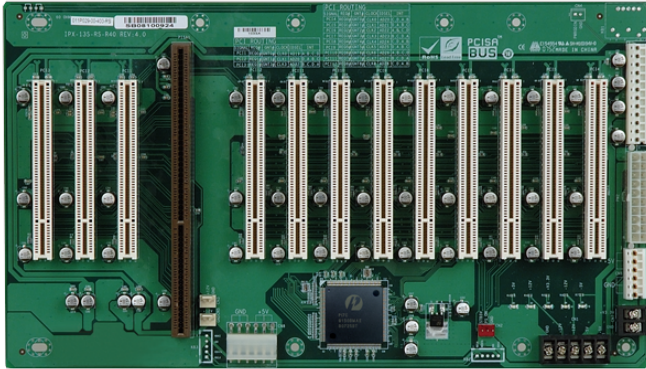

IPX-13S

13-slot backplane with twelve PCI slots

Features

- » 12 x PCI Slot
- » Support AT/ATX mode

Specifications

I/O Interface	
Expansion	12 x PCI Slot
Power	
Power Supply	Support AT/ATX mode

Ordering Information

RACK-360GW-R22	4U 14-Slot Rackmount Chassis,FP With USB,White,AT Power Switch,W/O PSU,RoHS
RACK-360GB-R22	4U 14-Slot Rackmount Chassis,FP With USB,Black,AT Power Switch,W/O PSU,RoHS
RACK-305GW-R22	4U 14-Slot Rackmount Chassis,White,AT Power Switch,W/O PSU,RoHS
RACK-305GB-R22	4U 14-Slot Rackmount Chassis,Black,AT Power Switch,W/O PSU,RoHS
RACK-3000GW-R21	4U 14-Slot Rackmount Chassis,White,ATX Power Switch,W/O PSU,RoHS
RACK-3000GB-R21	4U 14-Slot Rackmount Chassis,Black,ATX Power Switch,W/O PSU,RoHS
IPX-13S-RS-R40	PCISA/PCI 13 Slots Backplane,PLX PCI6150HINT HB4,RoHS