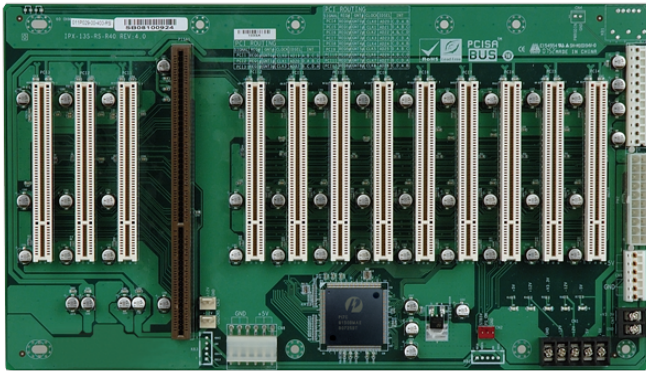

# IPX-13S

13-slot backplane with twelve PCI slots

## Features

- » 12 x PCI Slot
- » Support AT/ATX mode

## Specifications

I/O Interface	
Expansion	12 x PCI Slot
Power	
Power Supply	Support AT/ATX mode