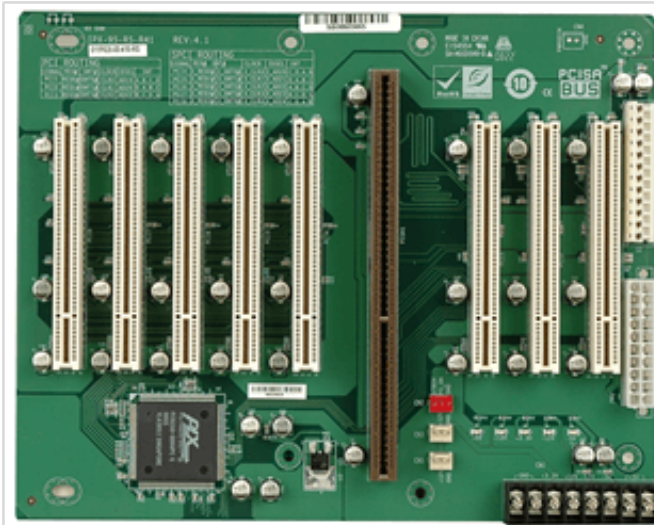

IPX-9S

9-slot backplane with eight PCI slots

Features

Specifications

I/O Interface	
Expansion	8 x PCI Slot
Power	
Power Supply	Support AT/ATX mode

Ordering Information

PAC-125GW-R11	10-Slot Full size chassis,White,W/O PSU,RoHS
IPX-9S-RS-R41	PCISA/PCI 9 Slots Backplane,PLX PCI6150HINT HB4,RoHS