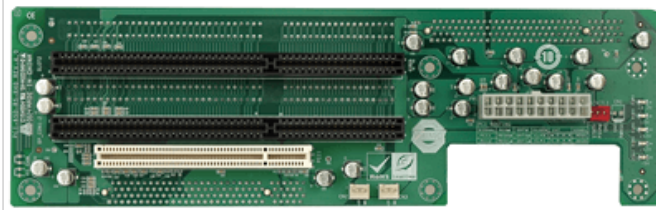

PCI-6SR-RS

2U chassis backplane with two PCI slots and two ISA slots (AT mode)

Features

Specifications

Chassis	
Chassis	RACK-220G
Expansion Slots	
ISA Slot	L1+R1
PCI Slot	L1+R1
PSU Type	
PSU Type	ATX
Total Slot	
Total Slot	6

Ordering Information

PCI-6SR-RS-R30	6 Slot Butterfly Backplane 10pcs/box,RoHS
RACK-220GW	2U 6-slot Full-size Rackmount Chassis for PICMG 1.0 SBC and w/o PS/2 PSU,White,RoHS
RACK-220GB	2U 6-slot Full-size Rackmount Chassis for PICMG 1.0 SBC and w/o PS/2 PSU,Black,RoHS