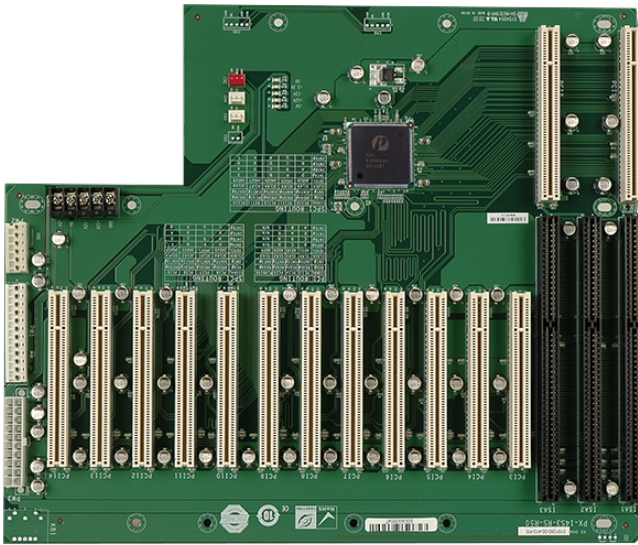

# PX-14S3

14-slot backplane with twelve PCI slots and two ISA slots

## Features

- » 12 x PCI Slot
- » 2 x ISA Slot
- » Support AT/ATX mode

## Specifications

Physical Characteristics	
Mounting	RACK-305G RACK-360G RACK-3000G
I/O Interface	
Expansion	12 x PCI Slot 2 x ISA Slot
Power	
Power Supply	Support AT/ATX mode