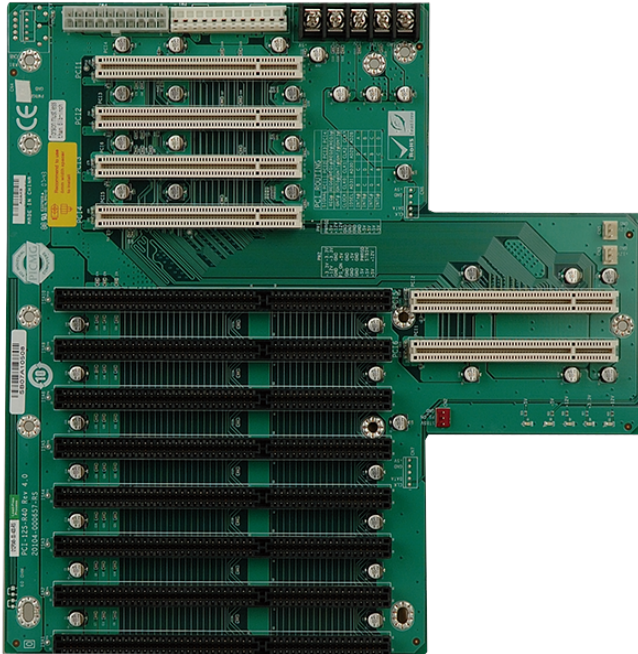

# PCI-12S

12-slot backplane with four PCI slots and seven ISA slots

## Features

- » 4 x PCI Slot
- » 7 x ISA Slot

## Specifications

| I/O Interface |                              |
|---------------|------------------------------|
| Expansion     | 4 x PCI Slot<br>7 x ISA Slot |
| Power         |                              |
| Power Supply  | Support AT/ATX mode          |