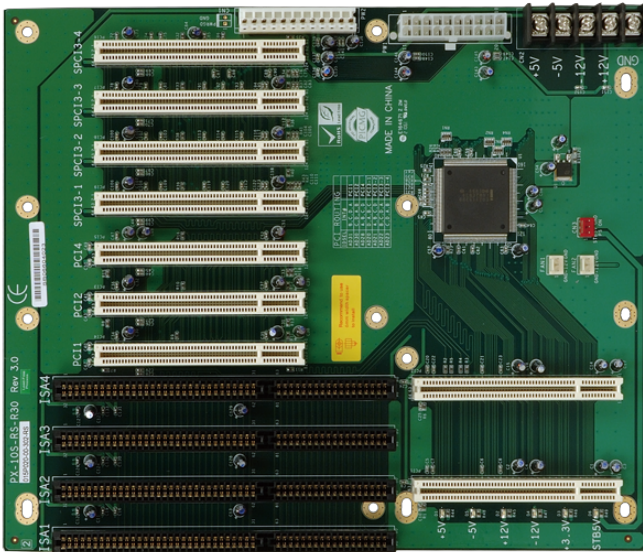

PX-10S

10-slot backplane with seven PCI slots and three ISA slots

Features

- » 7 x PCI Slot
- » 3 x ISA Slot

Specifications

| Physical Characteristics | |
|--------------------------|------------------------------|
| Mounting | PAC-125G |
| I/O Interface | |
| Expansion | 7 x PCI Slot 3 x ISA Slot |
| Power | |
| Power Supply | Support AT/ATX mode |

Ordering Information

| | |
|---------------|---|
| PX-10S-RS-R50 | 10-slot backplane with 7 PCI slots via Pericom bridge IC and 3 ISA slots,RoHS |
| PAC-125GW-R11 | 10-Slot Full size chassis,White,W/O PSU,RoHS |