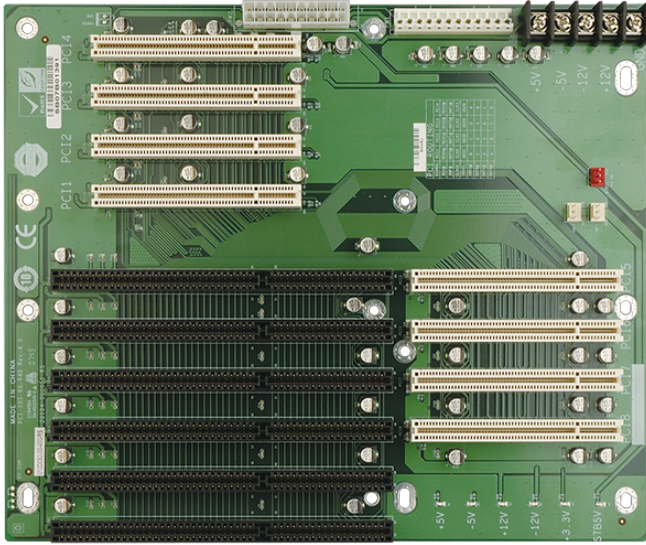

PCI-10S

10-slot backplane with four PCI slots and five ISA slots

Features

- » 4 x PCI Slot
- » 5 x ISA Slot

Specifications

I/O Interface	
Expansion	4 x PCI Slot
	5 x ISA Slot
Power	
Power Supply	Support AT/ATX mode

Ordering Information

PCI-10S-RS-R41	10-Slot 4PCI 5ISA Backplane,RoHS
PAC-125GW-R11	10-Slot Full size chassis,White,W/O PSU,RoHS