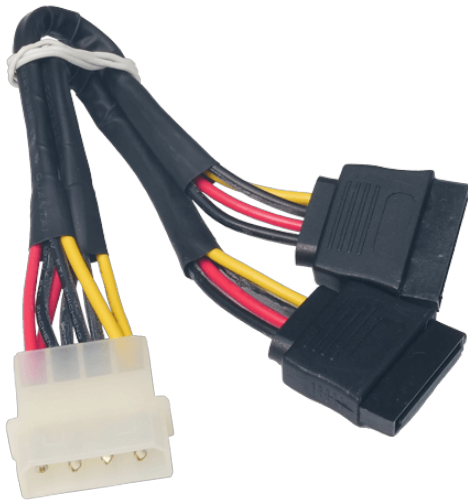

32102-000100-200-RS

SATA Power cable

Features

- » WIRE CABLE
- » POWER CABLE
- » SERIAL ATA POWER CABLE
- » 150MM, 18AWG
- » (A)MOLEX 8981-4M P=5.08
- » (B)SATA 15P 180° X2
- » ONE PCS PKG W/ LABEL
- » RoHS

Specifications

Description	
Description	WIRE CABLE;POWER CABLE;SERIAL ATA POWER CABLE;3;150MM;18AWG;(A)MOLEX 8981-4M P=5.08;(B)SATA 15P 180° X2;ONE PCS PKG W/ LABEL;RoHS
Dimensions	
Dimensions	Length: 150mm
Key Features	
Key Features	SATA Power cable

Ordering Information

32102-000100-200-RS	WIRE CABLE;POWER CABLE;SERIAL ATA POWER CABLE;3;150MM;18AWG;(A)MOLEX 8981-4M P=5.08;(B)SATA 15P 180° X2;ONE PCS PKG W/ LABEL;RoHS
---------------------	---