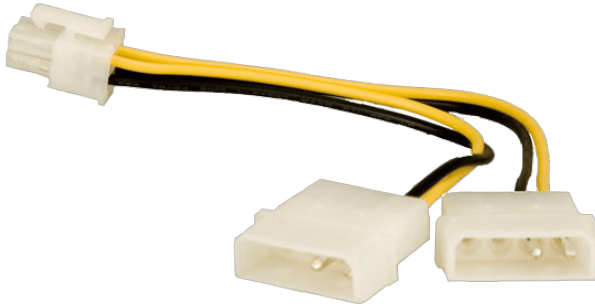

주변장치 > 케이블 및 커넥터

32100-087100-RS

12V power cable

### Specifications

General	
Output Connector	Board side: 1 x 4-pin (2x2) connector Device side: 2 x 4-pin (1x4) molex
Dimensions	
Dimensions	Length: 13 cm