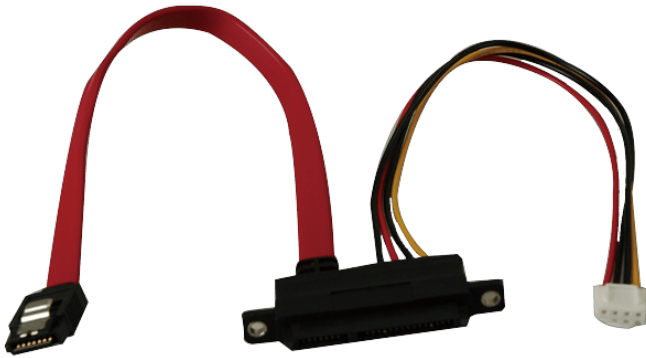

주변장치 > 케이블 및 커넥터

32801-000100-300-RS

SATA HDD cable

Features

Specifications

General	
Output Connector	Cable type: SATA + Power cable
	Connector: 4-pin PH 2.54 mm
Dimensions	
Dimensions	SATA cable 20 cm
	Power cable 20 cm

Ordering Information

32801-000100-300-RS	SATA CABLE;SATA CABLE;;3;200MM;26AWG;SATA 7+15P FEMALE 180°;SATA 7P FEMALE 180°+LOCK;JST XHP-4 P=2.5;,,,,,;ONE PCS PKG W/ LABEL;,,,,;SHANGHAI YING YU;RoHS
---------------------	--