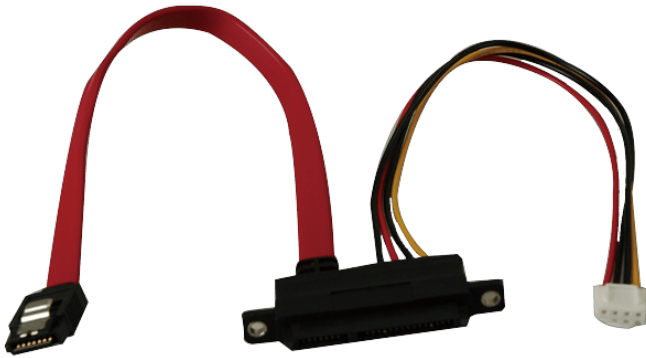

주변장치 > 케이블 및 커넥터

# 32801-000100-300-RS

SATA HDD cable

## Specifications

General	
Output Connector	Cable type: SATA + Power cable
	Connector: 4-pin PH 2.54 mm
Dimensions	
Dimensions	SATA cable 20 cm
	Power cable 20 cm