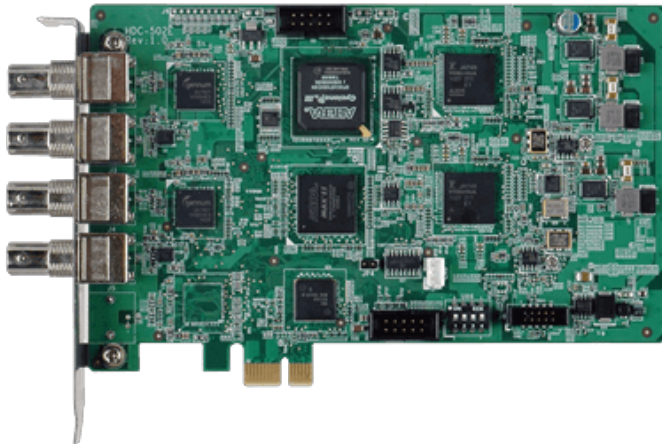

HDC-502E

PCIe Video/Audio Capture Card with Two Channel 3G-SDI Inputs, Two Channel 3G-SDI Loop Output, 1920x1080@60p and H.264 Hardware Encoder

Features

- » 2-channel 3G-SDI input with H.264 hardware compression and 2-channel 3G-SDI output
- » High quality video encoding up to 1080p60
- » Low Power Consumption
- » SDK available for customer to create customized applications
- » Applications: professional studio, broadcast and transportation video applications
- » Windows/Linux OS supported

Specifications

Appearance	
Dimension	188 mm x 125 mm
Audio Processing	
Audio Compression	MPEG-1 Audio Layer 2
Recording Data rate	256k
Capture Interface	
Audio Input	2 x Audio Input Channel 2 x Audio Input-3G-SDI
Interface Type	1 x PCIe x1
No Delay Passthrough	2 x Audio Output Channel 2 x Video Output Channel 2 x Audio Output-3G-SDI 2 x Video Output-3G-SDI
Video Input	2 x Video Input Channel 2 x Video Input-3G-SDI
Environment	
Operating Temperature	0°C ~ 60°C (32°F ~ 140°F), non-condensing
Functionality	
Multiple Card Support	4 cards, 8 channels
Others	
Power Consumption	14.2W (12V@0.76A, 3.3V@1.52A)
Software Support	
SDK	1 x Linux 1 x Windows
OS Compatible	1 x Linux Ubuntu (16.04 (64-bit) (Kernel version: 4.4.0-21-generic)) 1 x Microsoft Windows 7 32-bit 1 x Microsoft Windows 7 64-bit
System Requirement	
CPU	x86 PC compatible computer, Intel® Pentium® 4 2.0GHz or above for video record
Memory	1GB or more
Graphic Card	Recommends using a DXVA or CUDA capable graphics card for real-time video playback
Video Processing	
Recording Data rate	2-30 Mbps

Ordering Information

HDC-502E-R10	PCI Express video/audio capture card with 2 SDI input channels, 2 loop-out channel, resolution support up to 1920x1080@60p, and Hardware H.264 codec
--------------	--

Packing List