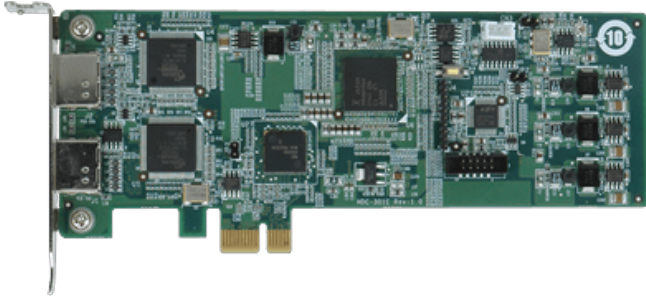

HDC-301E

PCI Express Video/Audio Capture Card with One Channel HDMI™ Input and one channel HDMI™ Output, 1920x1080@60p, and H.264 Hardware Codec

Features

- » 1-channel HDMI™ input with H.264 hardware compression and 1-channel HDMI™ output
- » High quality video encoding or decoding up to 1080p60
- » HDMI™ output port supports video no delay pass through up to 1080p60, so you can check video while recording
- » HDMI™ output port supports playback video file captured by HDC-30X series cards
- » Low Power Consumption
- » SDK available for customer to create customized applications
- » Windows/Linux OS supported

Specifications

Appearance	
Dimension	168 mm x 69 mm
Audio Processing	
Audio Compression	MPEG-1 Audio Layer 2
Recording Data rate	256k
Capture Interface	
Audio Input	1 x Audio Input Channel 1 x Audio Input-HDMI™
Audio Output	1 x Audio Output Channel 1 x Audio Output-HDMI™(support decode file or HDMI™ bypass output)
Interface Type	1 x PCIe x 1
No Delay Passthrough	1 x Audio Output Channel 1 x Video Output Channel 1 x Audio Output-HDMI™ 1 x Video Output-HDMI™
Video Input	1 x Video Input Channel 1 x Video Input-HDMI™
Video Output	1 x Video Output Channel 1 x Video Output-HDMI™(support decode file or HDMI™ bypass output)
Environment	
Operating Temperature	0°C ~ 65°C, non-condensing
Functionality	
Multiple Card Support	No
Others	
Power Consumption	6.07 W (12V@0.3A, 3.3V@0.72A)
Software Support	
SDK	1 x Linux 1 x Windows
OS Support	1 x Linux Ubuntu(16.04 (64-bit) (Kernel version: 4.4.0-21-generic)) 1 x Microsoft Windows 7 32-bit
System Requirement	

Ordering Information

HDC-301E-R10	PCI Express video/audio capture card with one HDMI™ input channels and one HDMI™ output channels,1920x1080@60p,and Hardware H.264 codec
--------------	---

Packing List

1 x HDC-301E	1 x Full size bracket
1 x QIG	