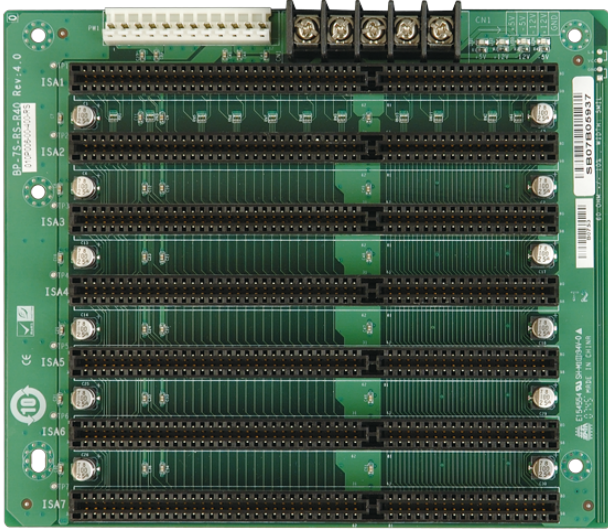

# BP-7S

7-slot backplane with seven ISA slots

## Features

- » 7 x ISA Slot
- » Support AT mode

## Specifications

I/O Interface	
Expansion	7 x ISA Slot
Power	
Power Supply	Support AT mode

## Ordering Information

PAC-700GB-R11	7-Slot Half size chassis,Black,W/O PSU,RoHS
PAC-1700GB-R20	7-Slot Full size Chassis,Black,W/O PSU,RoHS
BP-7S-RS-R40	7-Slot ISA PASSIVE Backplane 10pcs/box,RoHS