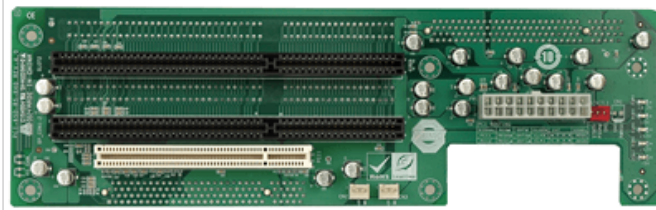

# PCI-6SR-RS

2U chassis backplane with two PCI slots and two ISA slots (AT mode)

## Specifications

Chassis	
Chassis	RACK-220G
Expansion Slots	
ISA Slot	L1+R1
PCI Slot	L1+R1
PSU Type	
PSU Type	ATX
Total Slot	
Total Slot	6

## Ordering Information

PCI-6SR-RS-R30	6 Slot Butterfly Backplane 10pcs/box,RoHS
RACK-220GW	2U 6-slot Full-size Rackmount Chassis for PICMG 1.0 SBC and w/o PS/2 PSU,White,RoHS
RACK-220GB	2U 6-slot Full-size Rackmount Chassis for PICMG 1.0 SBC and w/o PS/2 PSU,Black,RoHS