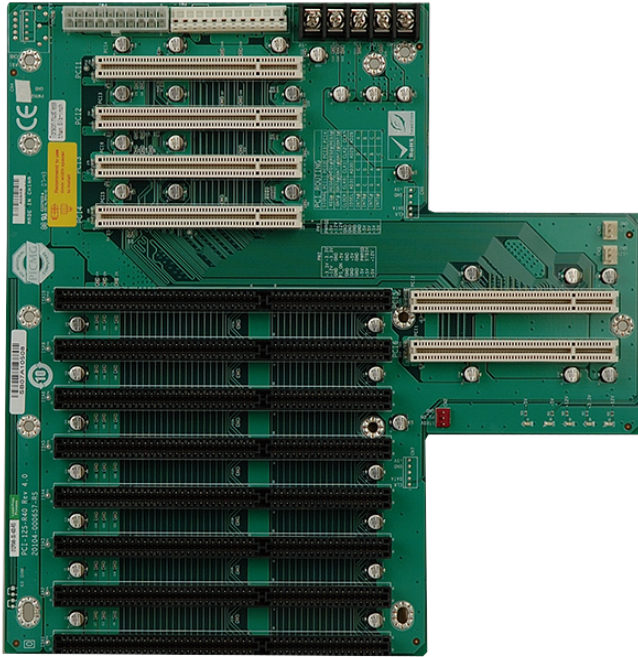

# PCI-12S

12-slot backplane with four PCI slots and seven ISA slots

## Features

- » 4 x PCI Slot
- » 7 x ISA Slot

## Specifications

|               |                              |
|---------------|------------------------------|
| I/O Interface |                              |
| Expansion     | 4 x PCI Slot<br>7 x ISA Slot |
| Power         |                              |
| Power Supply  | Support AT/ATX mode          |