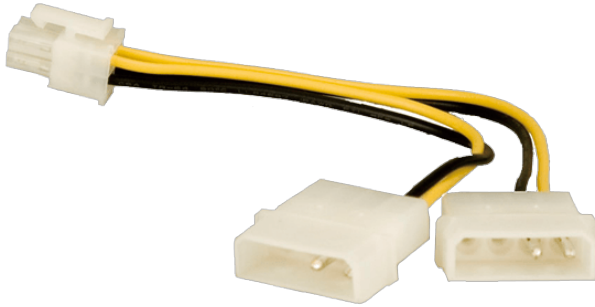

周辺機器 > ケーブル及びコネクタ

32100-087100-RS

12V power cable

Features

Specifications

General	
Output Connector	Board side: 1 x 4-pin (2x2) connector Device side: 2 x 4-pin (1x4) molex
Dimensions	
Dimensions	Length: 13 cm

Ordering Information

32100-087100-RS	WIRE CABLE;POWER CABLE FOR P4;3;130MM;18AWG;(A)MOLEX 8981-4M*2;(B)SAY YEA 2660-04M;單PCS包裝;貼料號標籤;RoHS
-----------------	------------------------------------------------------------------------------------------------------