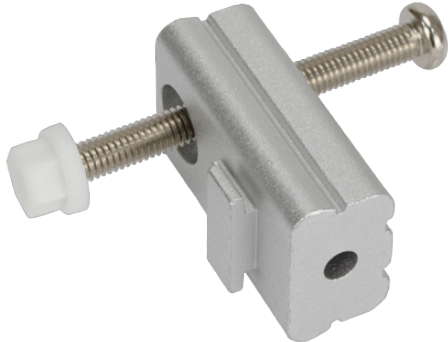

パネルアプライアンス & モニタ > マウントキット & スタンド

PK-S24A

A set of Panel Mounting Kit is composed of a clamp and screw

x12

Features

Maritime Panel Mounting Kit

Specifications

Dimensions	
Dimensions	222 x 432 x 252 mm
Material	
Material	Aluminum
Weight	
Weight	3.12 Kg
Key Features	
Key Features	12 mounting kits for S24A

Ordering Information

PK-S24A-R10	S24A panel mount kit, silver color, R10
-------------	---