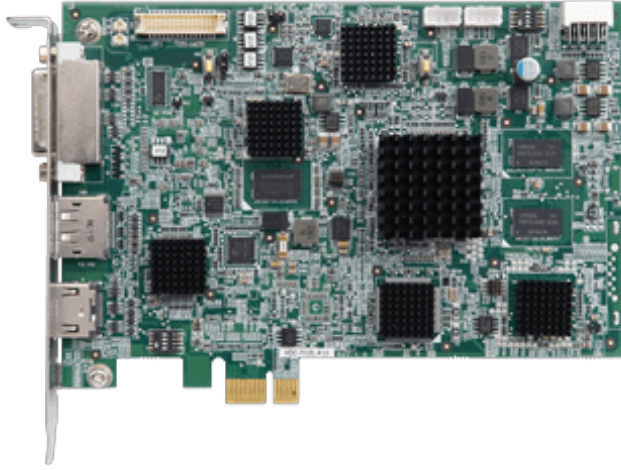

HDC-701EL

PCI Express video/audio capture card with One Channel HDMI™/DP/DVI-I/YPbPr/3G-SDI Input and One Channel HDMI™ Output, 1920x1080@30p, and H.264 Hardware Encoder

Features

- » 1-channel HDMI™/DP/DVI-I/YPbPr/3G-SDI input with H.264 hardware compression and 1-channel HDMI™ output
- » High quality video recording up to 1080p30
- » HDMI™ output supports video preview up to 1080p60, so you can watch video while recording or editing
- » Provides DirectShow filter
- » Equipped with video scaler for PIP, OSD, cropping (optional)
- » Windows/Linux OS supported

Specifications

Appearance	
Dimension	155 mm x 111 mm
Audio Processing	
Audio Compression	MPEG4-AAC
Audio Sampling Frequencies	44.1k, 48k Hz
Recording Data rate	128kbps
Capture Interface	
Audio Input	1 x Audio Input Channel
	1 x Audio Input-HDMI™ (stereo)
Audio Output	1 x Audio Output Channel
	1 x Audio Output-HDMI™ (stereo)
Interface Type	1 x PCIe x1
Video Input	1 x Video Input Channel
	1 x Video Input-3G-SDI
	1 x Video Input-DP
	1 x Video Input-DVI-I
	1 x Video Input-HDMI™
	1 x Video Input-YPbPr
Video Output	1 x Video Output Channel (1080p60)
	1 x Video Output-HDMI™
Environment	
Operating Temperature	0°C ~ 60°C (32° ~ 140°F), non-condensing
Functionality	
Multiple Card Support	4 cards, 4 channels
Scaling	Video scaling support, OSD, PIP, Cropping
Others	
Power Consumption	15W
Software Support	
SDK	1 x Linux
	1 x Windows
OS Compatible	1 x Linux Ubuntu (16.04 (64-bit) (Kernel version: 4.4.0-21-generic))

Ordering Information

HDC-701EL-R10	PCI Express Video/Audio Capture Card with HDMI™/DVI/DP/YPbPr/SDI input and one HDMI™ output, 1920x1080@30p, and H.264 codec transcoding
---------------	---

Packing List