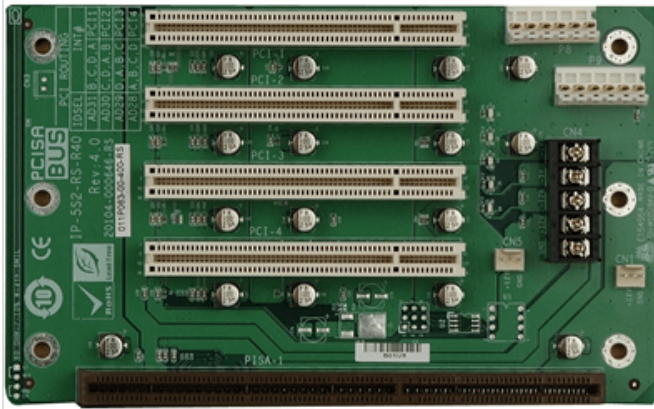

IP-5S2-RS

5-slot backplane with three PCI slots

Features

Specifications

| | |
|-----------------|----------|
| Chassis | |
| Chassis | PR-1500G |
| Expansion Slots | |
| PCI Slot | 4 |
| PSU Type | |
| PSU Type | AT |
| Total Slot | |
| Total Slot | 5 |

Ordering Information

| | |
|---------------|--|
| PR-1500GW-R12 | 5-Slot Half size Chassis,White,W/O PSU,RoHS |
| IP-5S2-RS-R40 | PCISA 5-Slot 4PCI PASSIVE Backplane 10pcs/box,RoHS |