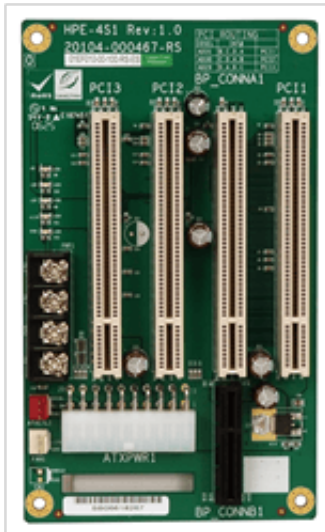

# HPE-4S1

4-slot backplane with three PCI slots

## Specifications

I/O Interface	
Expansion	3 x PCI Slot

## Ordering Information

PAC-42GHW-R11	4-Slot Half size Chassis,White,W/O BP,W/O PSU,AT POWER SWITCH,RoHS
PAC-400GW-R11	5-Slot Half size Industrial Chassis,WHite color,W/O PSU,RoHS
HPE-4S1-R41	PCI/PCI Express Backplane with 3 PCI Slots,RoHS