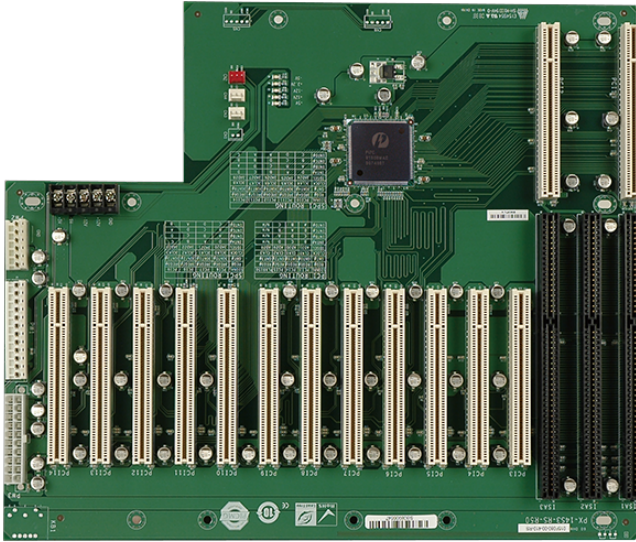

各種産業用パソコン(ボード) > シングルボードコンピュータ > バックプレーン

PX-14S3

14-slot backplane with twelve PCI slots and two ISA slots

Features

- » 12 x PCI Slot
- » 2 x ISA Slot
- » Support AT/ATX mode

Specifications

Physical Characteristics	
Mounting	RACK-305G
	RACK-360G
	RACK-3000G
I/O Interface	
Expansion	12 x PCI Slot
	2 x ISA Slot
Power	
Power Supply	Support AT/ATX mode

Ordering Information

RACK-360GW-R22	4U 14-Slot Rackmount Chassis,FP With USB,White,AT Power Switch,W/O PSU,RoHS
RACK-360GB-R22	4U 14-Slot Rackmount Chassis,FP With USB,Black,AT Power Switch,W/O PSU,RoHS
RACK-305GW-R22	4U 14-Slot Rackmount Chassis,White,AT Power Switch,W/O PSU,RoHS
RACK-305GB-R22	4U 14-Slot Rackmount Chassis,Black,AT Power Switch,W/O PSU,RoHS
RACK-3000GW-R21	4U 14-Slot Rackmount Chassis,White,ATX Power Switch,W/O PSU,RoHS
RACK-3000GB-R21	4U 14-Slot Rackmount Chassis,Black,ATX Power Switch,W/O PSU,RoHS
PX-14S3-RS-R50	14-slot backplane with 12 PCI slots via Pericom bridge IC and 2 ISA slots,RoHS