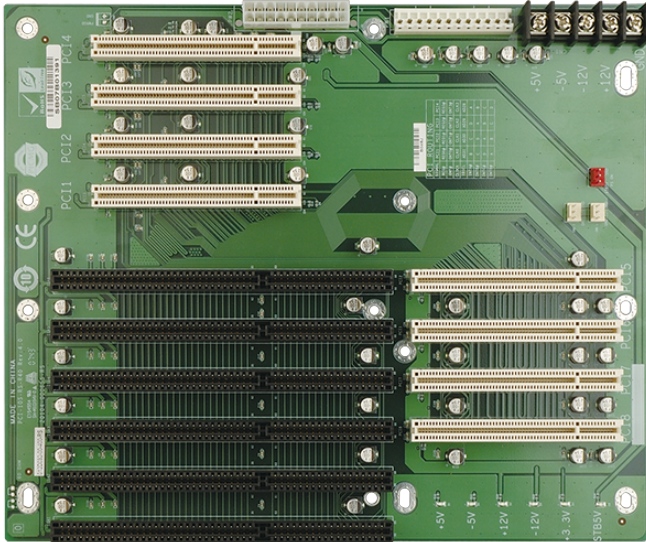

PCI-10S

10-slot backplane with four PCI slots and five ISA slots

Features

- » 4 x PCI Slot
- » 5 x ISA Slot

Specifications

I/O Interface	
Expansion	4 x PCI Slot 5 x ISA Slot
Power	
Power Supply	Support AT/ATX mode

Ordering Information

PCI-10S-RS-R41	10-Slot 4PCI 5ISA Backplane,RoHS
PAC-125GW-R11	10-Slot Full size chassis,White,W/O PSU,RoHS