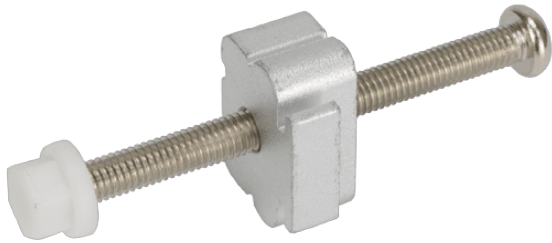

Panel PC & Monitor > Kit e supporti di montaggio

PK-S24M

A set of Panel Mounting Kit is composed of a clamp and screw

Features

Maritime Panel Mounting Kit

x12

Specifications

Dimensions	
Dimensions	222 x 432 x 252 mm
Material	
Material	Aluminum
Weight	
Weight	3.12 Kg
Key Features	
Key Features	12 mounting kits for S24M

Ordering Information

PK-S24M-R10	S24M panel mount kit, silver color, R10
-------------	---