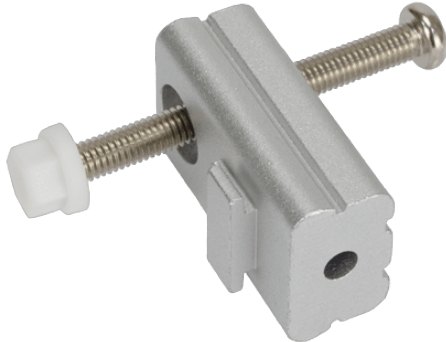

Panel PC &amp; Monitor &gt; Kit e supporti di montaggio

## PK-S24A

A set of Panel Mounting Kit is composed of a clamp and screw

### Features

Maritime Panel Mounting Kit

x12

### Specifications

|              |                           |
|--------------|---------------------------|
| Dimensions   |                           |
| Dimensions   | 222 x 432 x 252 mm        |
| Material     |                           |
| Material     | Aluminum                  |
| Weight       |                           |
| Weight       | 3.12 Kg                   |
| Key Features |                           |
| Key Features | 12 mounting kits for S24A |