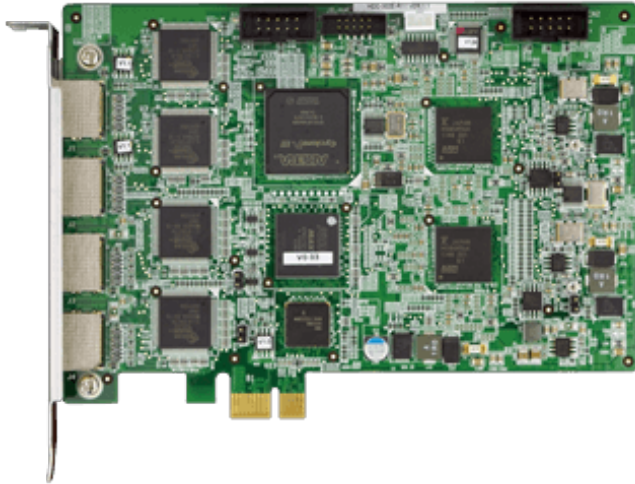

# HDC-302E

PCI Express Video/Audio Capture Card with Two Channel HDMI™ Inputs and Two Channel HDMI™ Outputs, 1920x1080@60p, and H.264 Hardware Codec

## Features

- » 2-channel HDMI™ input with H.264 hardware compression and 2-channel HDMI™ output
- » High quality video encoding or decoding up to 1080p60
- » HDMI™ output port supports video no delay pass through up to 1080p60, so you can check video while recording
- » HDMI™ output port supports playback video file captured by HDC-30X series cards
- » Low Power Consumption
- » SDK available for customer to create customized applications
- » Windows/Linux OS supported

## Specifications

Appearance	
Dimension	155 mm x 98.6 mm
Audio Processing	
Audio Compression	MPEG-1 Audio Layer 2
Recording Data rate	256k
Capture Interface	
Audio Input	2 x Audio Input Channel 2 x Audio Input-HDMI™
Audio Output	2 x Audio Output Channel 2 x Audio Output-HDMI™(support decode file or HDMI™ bypass output)
Interface Type	1 x PCIe x 1
No Delay Passthrough	2 x Audio Output Channel 2 x Video Output Channel 2 x Audio Output-HDMI™ 2 x Video Output-HDMI™
Video Input	2 x Video Input Channel 2 x Video Input-HDMI™
Video Output	2 x Video Output Channel 2 x Video Output-HDMI™(support decode file or HDMI™ bypass output)
Environment	
Operating Temperature	0°C ~ 65°C, non-condensing
Functionality	
Multiple Card Support	4 cards, 8 channels
Others	
Power Consumption	9.53W (12V@0.46A, 3.3V@1.21A)
Software Support	
SDK	1 x Linux 1 x Windows
OS Support	1 x Microsoft Windows 7 32-bit 1 x Linux Ubuntu(16.04 (64-bit) (Kernel version: 4.4.0-21-generic))

## Ordering Information

HDC-302E-R11	PCI Express video/audio capture card with two HDMI™ input channels and two HDMI™ output channels,1920x1080@60p,and Hardware H.264 codec (H56)
--------------	---