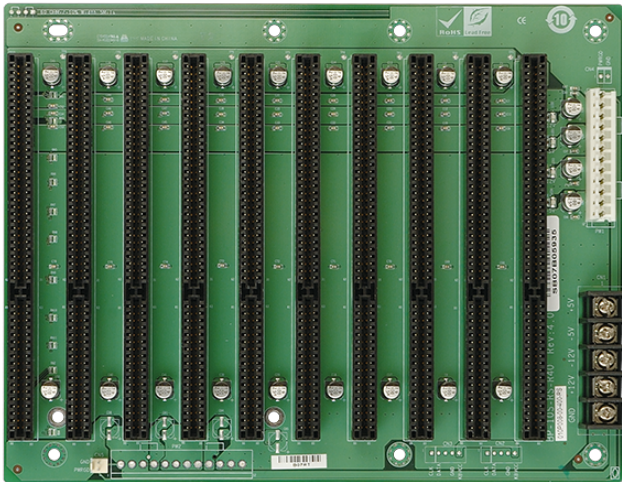

Computer integrati > Computer su scheda singola > Backplane passivo

## BP-10S

10-slot backplane with ten ISA slots

## Features

- » 10 x ISA Slot
- » Support AT mode

## Specifications

I/O Interface	
Expansion	10 x ISA Slot
Power	
Power Supply	Support AT mode