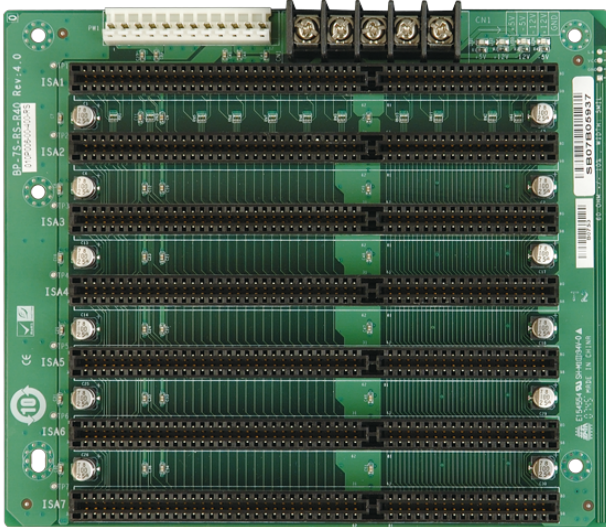

## BP-7S

7-slot backplane with seven ISA slots

## Features

- » 7 x ISA Slot
- » Support AT mode

## Specifications

I/O Interface	
Expansion	7 x ISA Slot
Power	
Power Supply	Support AT mode

## Ordering Information

PAC-700GB-R11	7-Slot Half size chassis,Black,W/O PSU,RoHS
PAC-1700GB-R20	7-Slot Full size Chassis,Black,W/O PSU,RoHS
BP-7S-RS-R40	7-Slot ISA PASSIVE Backplane 10pcs/box,RoHS