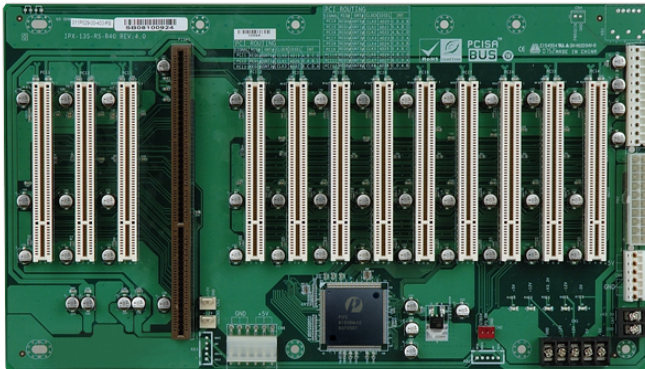

## IPX-13S

13-slot backplane with twelve PCI slots

## Features

- » 12 x PCI Slot
- » Support AT/ATX mode

## Specifications

I/O Interface	
Expansion	12 x PCI Slot
Power	
Power Supply	Support AT/ATX mode