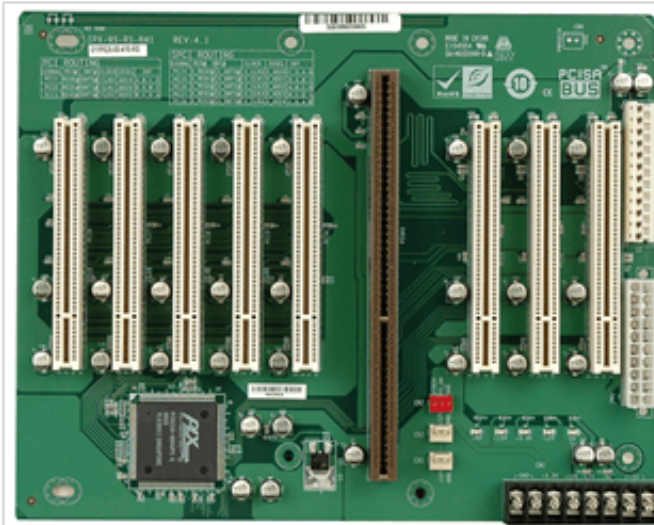

## IPX-9S

9-slot backplane with eight PCI slots

## Specifications

I/O Interface	
Expansion	8 x PCI Slot
Power	
Power Supply	Support AT/ATX mode

## Ordering Information

PAC-125GW-R11	10-Slot Full size chassis,White,W/O PSU,RoHS
IPX-9S-RS-R41	PCISA/PCI 9 Slots Backplane,PLX PCI6150HINT HB4,RoHS