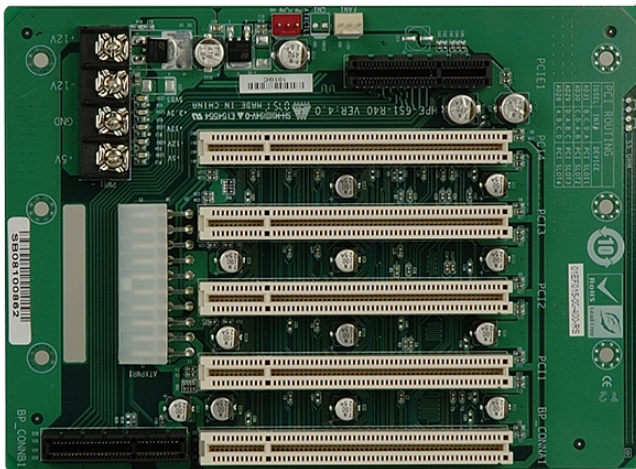

## HPE-6S1

6-slot backplane with four PCI slots and one PCIe x4 slot

### Features

- » 1 x PCIe x4
- » 4 x PCI Slot

### Specifications

| I/O Interface |              |
|---------------|--------------|
| Expansion     | 1 x PCIe x4  |
|               | 4 x PCI Slot |