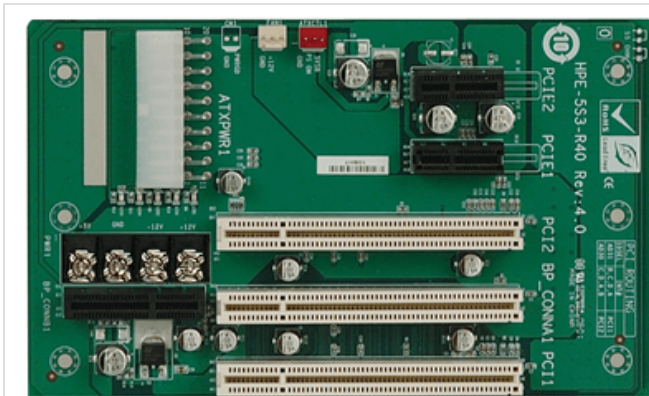

HPE-5S3

5-slot backplane with two PCI slots and two PCIe x1 slots

Features

Specifications

| | |
|-----------------|-----------|
| Chassis | |
| Chassis | PR-1500G |
| | RACK-500G |
| Expansion Slots | |
| PCI Slot | 2 |
| PCIe x 1 | 2 |
| Total Slot | |
| Total Slot | 5 |

Ordering Information

| | |
|----------------|--|
| PR-1500GW-R12 | 5-Slot Half size Chassis,White,W/O PSU,RoHS |
| RACK-500GB-R21 | 5U Height 5 Slots Full size Chassis,Black,W/O PSU,RoHS |
| HPE-5S3-R40 | 5-Slot PCI/PICoE Backplane 2PCI 2x1 10pcs/box,RoHS |
| RACK-500GW-R21 | 5U Height 5 Slots Full-size Chassis,White,W/O PSU,RoHS |