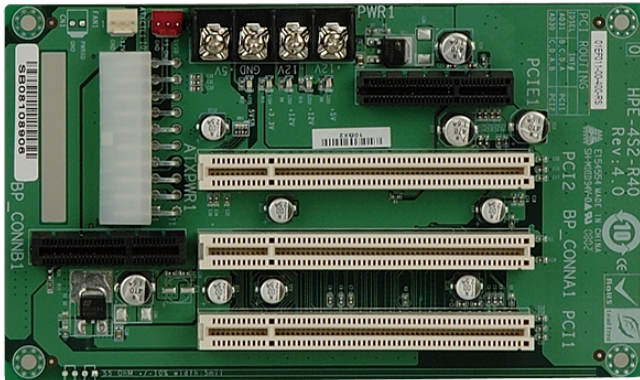

# HPE-4S2

4-slot backplane with two PCI slots and one PCIe x4 slot

## Features

- » 1 x PCIe x4
- » 2 x PCI Slot

## Specifications

I/O Interface	
Expansion	1 x PCIe x4
	2 x PCI Slot

## Ordering Information

PAC-42GHW-R11	4-Slot Half size Chassis,White,W/O BP,W/O PSU,AT POWER SWITCH,RoHS
PAC-400GW-R11	5-Slot Half size Industrial Chassis,White color,W/O PSU,RoHS
HPE-4S2-R41	PCI/PCI Express Backplane with 2 PCI, 1 PCIe x4 Slots,RoHS