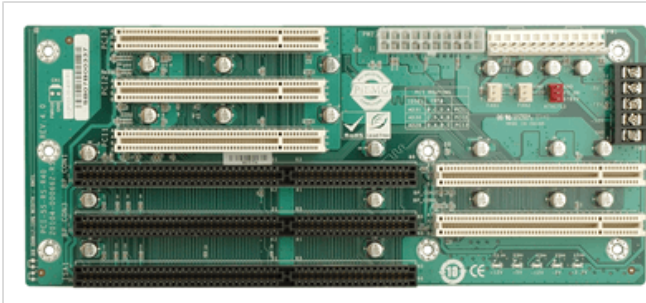

## PCI-5S

5-slot backplane with three PCI slots and two ISA slots

## Specifications

I/O Interface	
Expansion	3 x PCI Slot
	2 x ISA Slot
Power	
Power Supply	Support AT/ATX mode

## Ordering Information

PCI-5S-RS-R40	5-Slot 3PCI 2ISA Backplane,RoHS
PAC-1000GB-R20	6-Slot Full size Chassis,Black,W/O PSU,RoHS