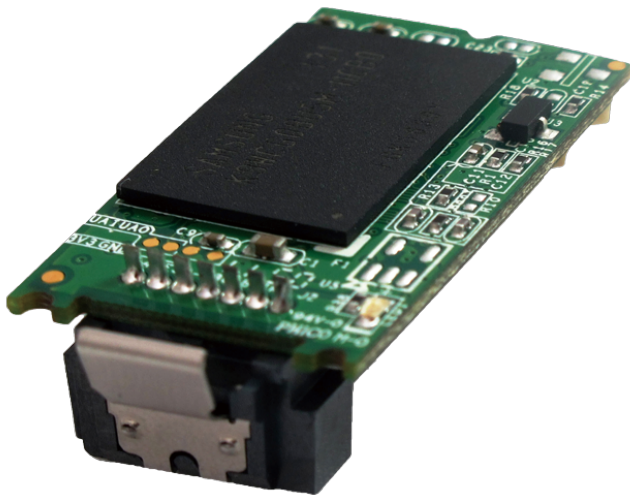

# IFM-3010H

Industrial Flash Module Series(SATADOM)SLC

## Features

Industrial Flash Module Series(SATADOM)SLC

## Specifications

ATA Security	
ATA Security	Yes
Capacity (GB)	
Capacity (GB)	1GB~32GB
Dimensions	
Dimensions	18.1 x 30.5 x 12
Flash Type	
Flash Type	SLC
Interface	
Interface	SATA 6Gb/s
Key Features	
Key Features	1. Horizontal version
	2. Only exposes 12mm height
	on the motherboard after
	installation
Max. Power Consumption	
ConsumptionMax. Power Consumption	0.65W (5V x 130mA)
P/N	
STD(0°C~+70°C)	IFM-3010IPS-1GB
	IFM-3010IPS-2GB
	IFM-3010IPS-4GB
	IFM-3010IPS-8GB
	IFM-3010IPS-16GB
	IFM-3010IPS-32GB
WT(-40°C~+85°C)	IFM-3010WPS-1GB
	IFM-3010WPS-2GB
	IFM-3010WPS-4GB
	IFM-3010WPS-8GB
	IFM-3010WPS-16GB
	IFM-3010WPS-32GB
S.M.A.R.T	
S.M.A.R.T	Yes