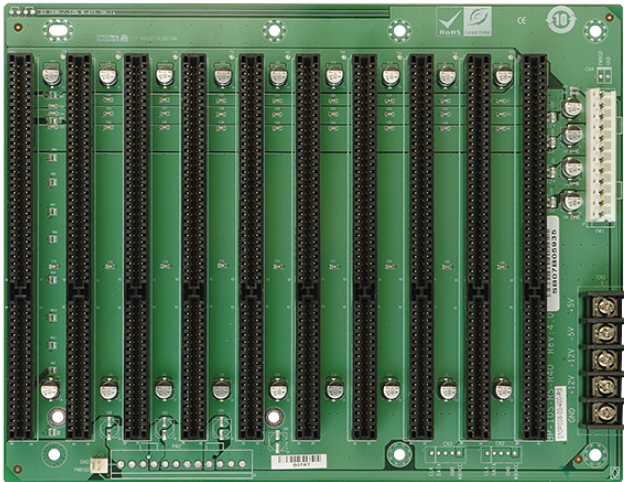

Ordinateur embarqué > Ordinateur à carte unique > Fond de panier

BP-10S

10-slot backplane with ten ISA slots

Features

- » 10 x ISA Slot
- » Support AT mode

Specifications

I/O Interface	
Expansion	10 x ISA Slot
Power	
Power Supply	Support AT mode

Ordering Information

PAC-125GW-R11	10-Slot Full size chassis,White,W/O PSU,RoHS
BP-10S-RS-R40	10-Slot ISA PASSIVE Backplane 10pcs/box,RoHS