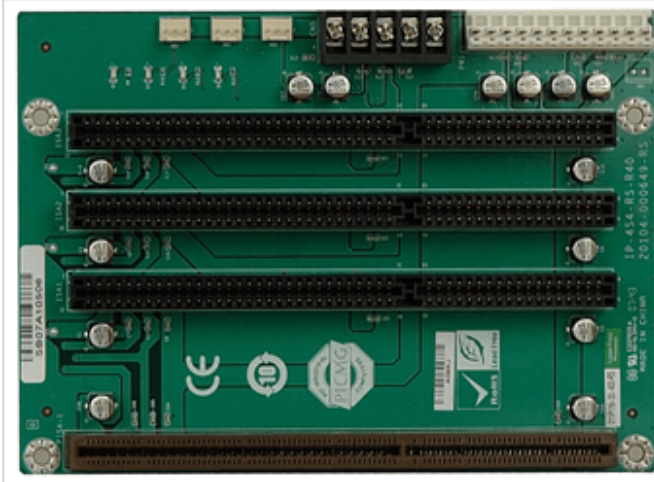

## IP-4S4-RS

4-slot backplane with three ISA slots

## Specifications

Chassis	
Chassis	PAC-400G
	PAC-42GH
Expansion Slots	
ISA Slot	3
PSU Type	
PSU Type	AT
Total Slot	
Total Slot	4

## Ordering Information

IP-4S4-RS-R40	PCISA 4-Slot 3ISA PASSIVE Backplane 10pcs/box,RoHS
PAC-42GHW-R11	4-Slot Half size Chassis,White,W/O BP,W/O PSU,AT POWER SWITCH,RoHS
PAC-400GW-R11	5-Slot Half size Industrial Chassis,WHite color,W/O PSU,RoHS