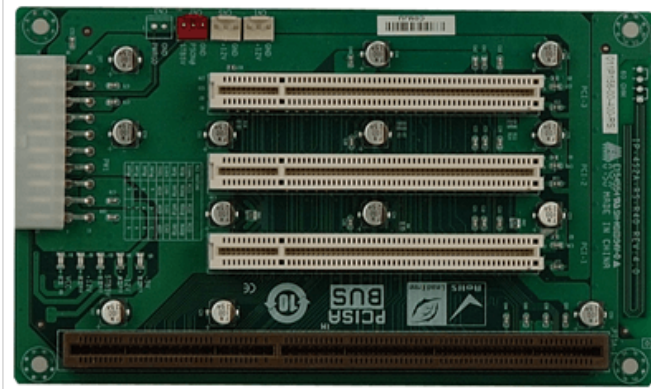

Ordinateur embarqué > Ordinateur à carte unique > Fond de panier

## IP-4S2A

4-slot backplane with three PCI slots

## Specifications

I/O Interface	
Expansion	3 x PCI Slot
Power	
Power Supply	Support ATX mode

## Ordering Information

PAC-400GW-R11	5-Slot Half size Industrial Chassis, White color, W/O PSU, RoHS
IP-4S2A-RS-R40	1xPCISA Bus backplane with 3x PCI slots support ATX power, RoHS