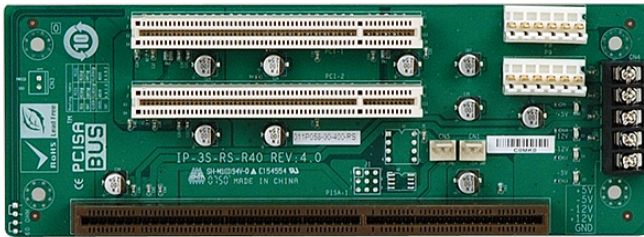

Ordinateur embarqué > Ordinateur à carte unique > Fond de panier

## IP-3S

3-slot backplane with two PCI slots

## Features

- » 2 x PCI Slot
- » Support AT mode

## Specifications

I/O Interface	
Expansion	2 x PCI Slot
Power	
Power Supply	Support AT mode