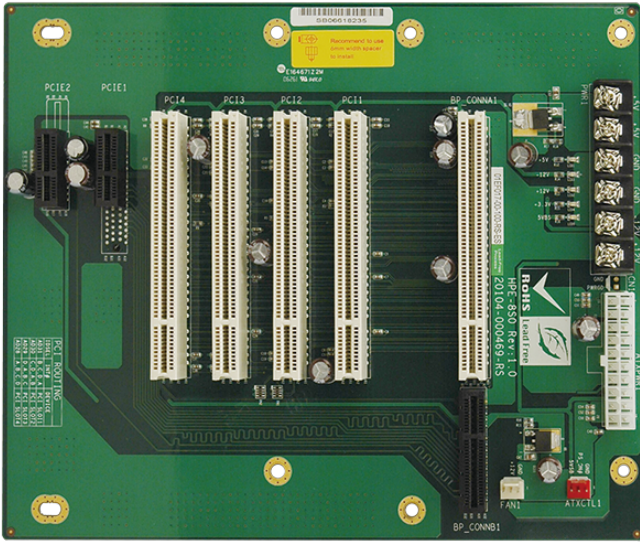

# HPE-8S0

7-slot backplane with four PCI slots and two PCIe x1 slots

## Features

- » 1 x PCIe x1
- » 4 x PCI Slot

## Specifications

I/O Interface	
Expansion	1 x PCIe x1
	4 x PCI Slot

## Ordering Information

HPE-8S0-R41	PCI/PCI Express Backplane with 4 PCI, 2 PCIe x1 Slots,RoHS
-------------	--