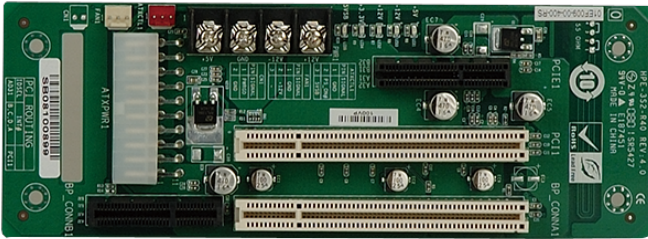

Ordinateur embarqué > Ordinateur à carte unique > Fond de panier

HPE-3S2

3-slot backplane with one PCI slot and one PCIe x4 slot

Features

- » 1 x PCIe x4
- » 1 x PCI Slot

Specifications

I/O Interface	
Expansion	1 x PCIe x4
	1 x PCI Slot

Ordering Information

HPE-3S2-R41	PCI/PCI Express Backplane with 1 PCI, 1 PCIe x4 Slots,RoHS
-------------	------------------------------------------------------------