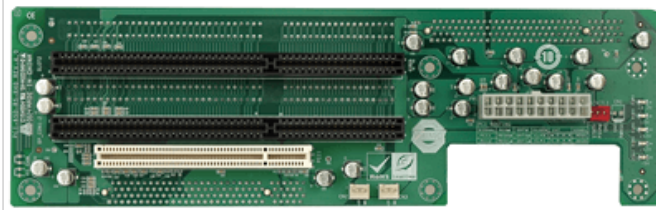

Ordinateur embarqué > Ordinateur à carte unique > Fond de panier

PCI-6SR-RS

2U chassis backplane with two PCI slots and two ISA slots (AT mode)

Features

Specifications

Chassis	
Chassis	RACK-220G
Expansion Slots	
ISA Slot	L1+R1
PCI Slot	L1+R1
PSU Type	
PSU Type	ATX
Total Slot	
Total Slot	6

Ordering Information

PCI-6SR-RS-R30	6 Slot Butterfly Backplane 10pcs/box,RoHS
RACK-220GW	2U 6-slot Full-size Rackmount Chassis for PICMG 1.0 SBC and w/o PS/2 PSU,White,RoHS
RACK-220GB	2U 6-slot Full-size Rackmount Chassis for PICMG 1.0 SBC and w/o PS/2 PSU,Black,RoHS