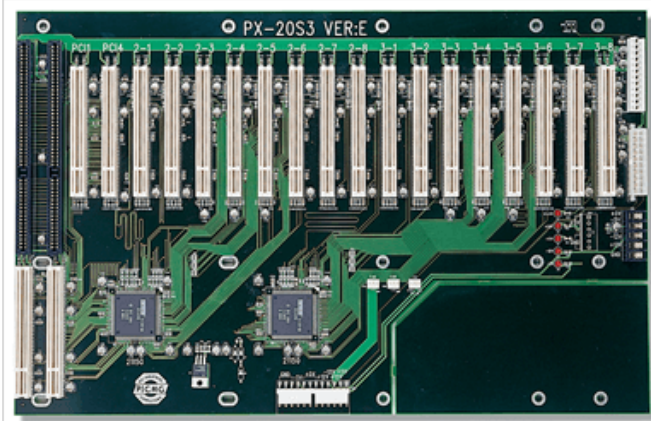

# PX-20S3-RS

20-slot backplane with eighteen PCI slots and one ISA slot

## Specifications

Total Slot	Total Slot
Expansion Slots	PCI Slot
ISA Slot	1
PSU Type	PSU Type