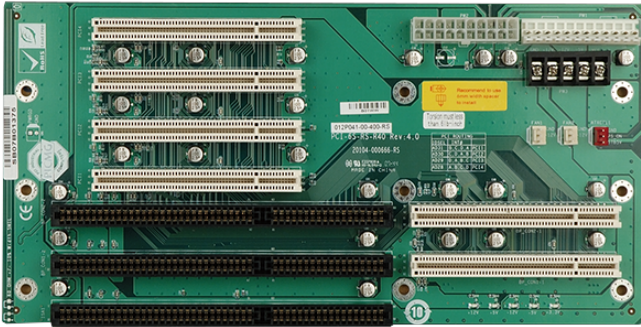

## PCI-6S

6-slot backplane with four PCI slots and two ISA slots

## Features

- » 4 x PCI Slot
- » 2 x ISA Slot
- » Support AT/ATX mode

## Specifications

I/O Interface	
Expansion	4 x PCI Slot
	2 x ISA Slot
Power	
Power Supply	Support AT/ATX mode

## Ordering Information

PCI-6S-RS-R40	6-Slot 4PCI 2ISA Backplane,RoHS
PAC-106GW-R21	6-Slot Full size Chassis,White,W/O PSU,RoHS
PAC-1000GB-R20	6-Slot Full size Chassis,Black,W/O PSU,RoHS