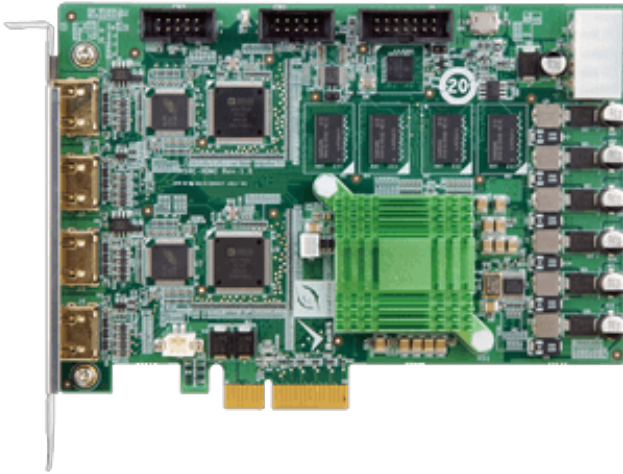

HSRC-302E

PCI Express Uncompressed Video/Audio Capture Card with two Channel HDMI™ Inputs and Two Channel HDMI™ Bypass Outputs, 4K@30p, 1920x1080@60p

Features

- » 2-channel HDMI™ input and 2-channel HDMI™ bypass output
- » Either one HDMI™ input supports 4K video signal
- » Supports for 4:2:2 color spaces to provide the highest quality for your images
- » HDMI™ bypass output supports video no delay pass through up to 4K@30, so you can watch original video while video processing
- » Designed for professional video, machine vision, broadcast & post production industries
- » For multi-channel audio mastering, 24-bit 48kHz audio provides the power you need to integrate into any audio environment
- » Windows/Linux OS supported

Specifications

Appearance	Dimension
Audio Processing	Audio Sampling Frequencies
Capture Interface	Audio Input
1 x Audio Input Channel	
Interface Type	1 x USB3.0
No Delay Passthrough	1 x Video Output-HDMI™
1 x Video Output Channel	
1 x Audio Output Channel	
1 x Audio Output-HDMI™(stereo)	
Video Input	1 x Video Input-HDMI™
1 x Video Input Channel	
Environment	Operating Temperature
Others	Power Consumption
Software Support	SDK
1 x Windows	
OS Support	1 x Microsoft Windows 10 32-bit
1 x Microsoft Windows 7 32-bit	
1 x Microsoft Windows 7 64-bit	
1 x Microsoft Windows 8.1 32-bit	
1 x Microsoft Windows 8.1 64-bit	
1 x Microsoft Windows 10 64-bit	

Ordering Information

HSRC-302E-R10	PCI Express uncompressed video/audio capture card with two HDMI™ input channels and two HDMI™ output channels, 4k@30p, 1920x1080@60p
---------------	--