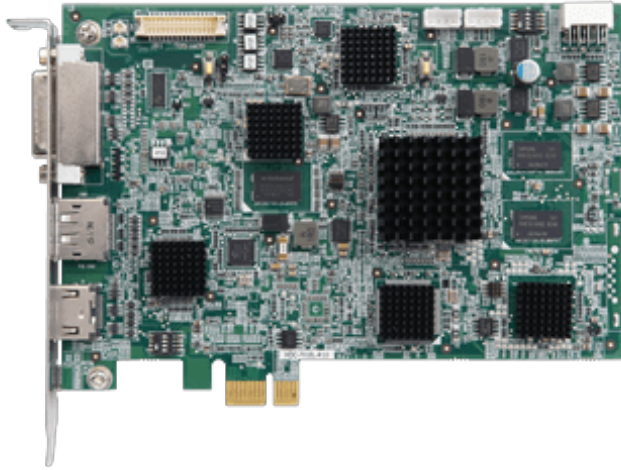

HDC-701EL

PCI Express video/audio capture card with One Channel HDMI™/DP/DVI-I/YPbPr/3G-SDI Input and One Channel HDMI™ Output, 1920x1080@30p, and H.264 Hardware Encoder

Features

- » 1-channel HDMI™/DP/DVI-I/YPbPr/3G-SDI input with H.264 hardware compression and 1-channel HDMI™ output
- » High quality video recording up to 1080p30
- » HDMI™ output supports video preview up to 1080p60, so you can watch video while recording or editing
- » Provides DirectShow filter
- » Equipped with video scaler for PIP, OSD, cropping (optional)
- » Windows/Linux OS supported

Specifications

Appearance	
Dimension	155 mm x 111 mm
Audio Processing	
Audio Compression	MPEG4-AAC
Audio Sampling Frequencies	44.1k, 48k Hz
Recording Data rate	128kbps
Capture Interface	
Audio Input	1 x Audio Input Channel
	1 x Audio Input-HDMI™(stereo)
Audio Output	1 x Audio Output Channel
	1 x Audio Output-HDMI™(stereo)
Interface Type	1 x PCIe x 1
Video Input	1 x Video Input Channel
	1 x Video Input-3G-SDI
	1 x Video Input-DP
	1 x Video Input-DVI-I
	1 x Video Input-HDMI™
	1 x Video Input-YPbPr
Video Output	1 x Video Output Channel(1080p60)
	1 x Video Output-HDMI™
Environment	
Operating Temperature	0°C ~ 60°C (32° ~ 140°F), non-condensing
Functionality	
Multiple Card Support	4 cards, 4 channels
Scaling	Video scaling support, OSD, PIP, Cropping
Others	
Power Consumption	15W
Software Support	
SDK	1 x Linux
	1 x Windows
OS Support	1 x Linux Ubuntu(16.04 (64-bit) (Kernel version: 4.4.0-21-generic))

Ordering Information

HDC-701EL-R10	PCI Express Video/Audio Capture Card with HDMI™/DVI/DP/YPbPr/SDI input and one HDMI™ output, 1920x1080@30p, and H.264 codec transcoding
---------------	---

Packing List