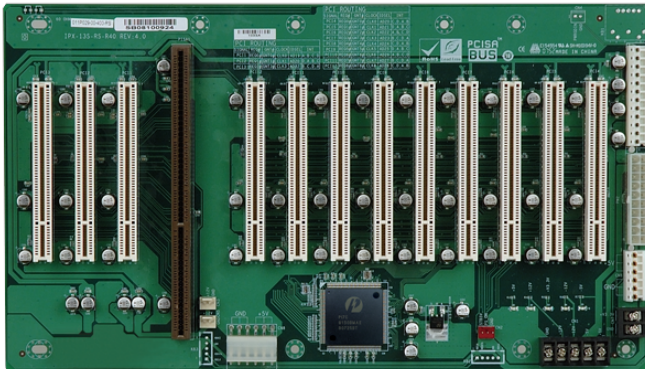

# IPX-13S

13-slot backplane with twelve PCI slots

## Features

- » 12 x PCI Slot
- » Support AT/ATX mode

## Specifications

I/O Interface	
Expansion	12 x PCI Slot
Power	
Power Supply	Support AT/ATX mode